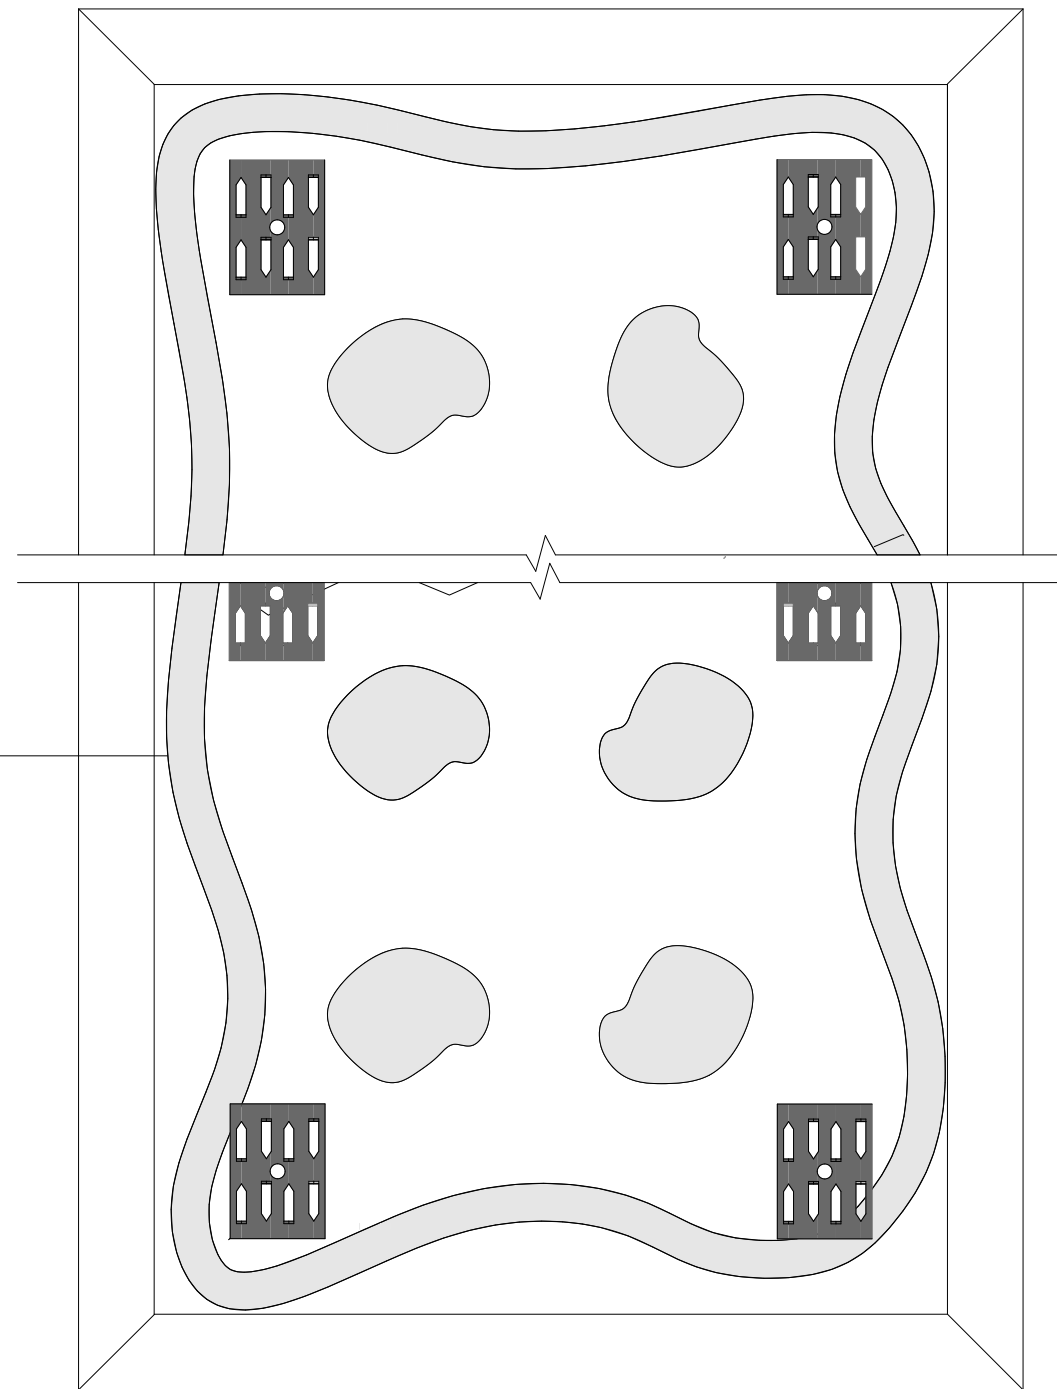

Sectional View

Rear View

asona

www.asona.co.nz

info@asona.co.nz

6 Mahunga Drive, Mangere Bridge
Auckland 2022, New Zealand
Tel: +64 9 525 6575

Asona Triton Cloud Wall Mounting - Direct Fixed

Product: Asona Cloud Acoustic Wall Panel

View: Various

Drawing Number: TC-306

Version: V2

Drawing Date: Sep 2024

Scale: N/A