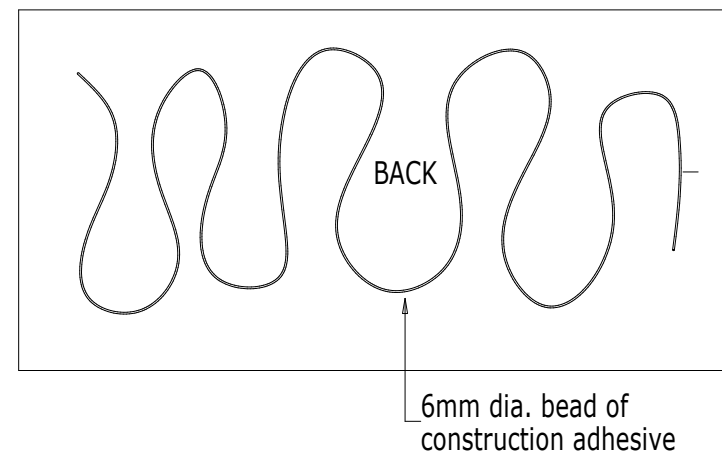

Title:
Triton Sports 40 Direct Fix

Product:
Asona Sports 40 Sports System

Description:
Asona Triton Sports 40 acoustic panel with impact resistant facing of woven glass fabric. NRC 0.95. Direct fixed to solid lining.

Drawing No.: TS-011
Rev No.: 002
Scale: A4 @ 1:3
Date: 22/02/2023

Installation Procedure:

1. Screw fix 'L' angle to substrate.
2. Locate timber packing battens at 2420 and 1220 crs
3. Apply construction adhesive to back of Triton panel and direct fix to ceiling lining
4. Screw fix top hat section to secure Triton panel in place